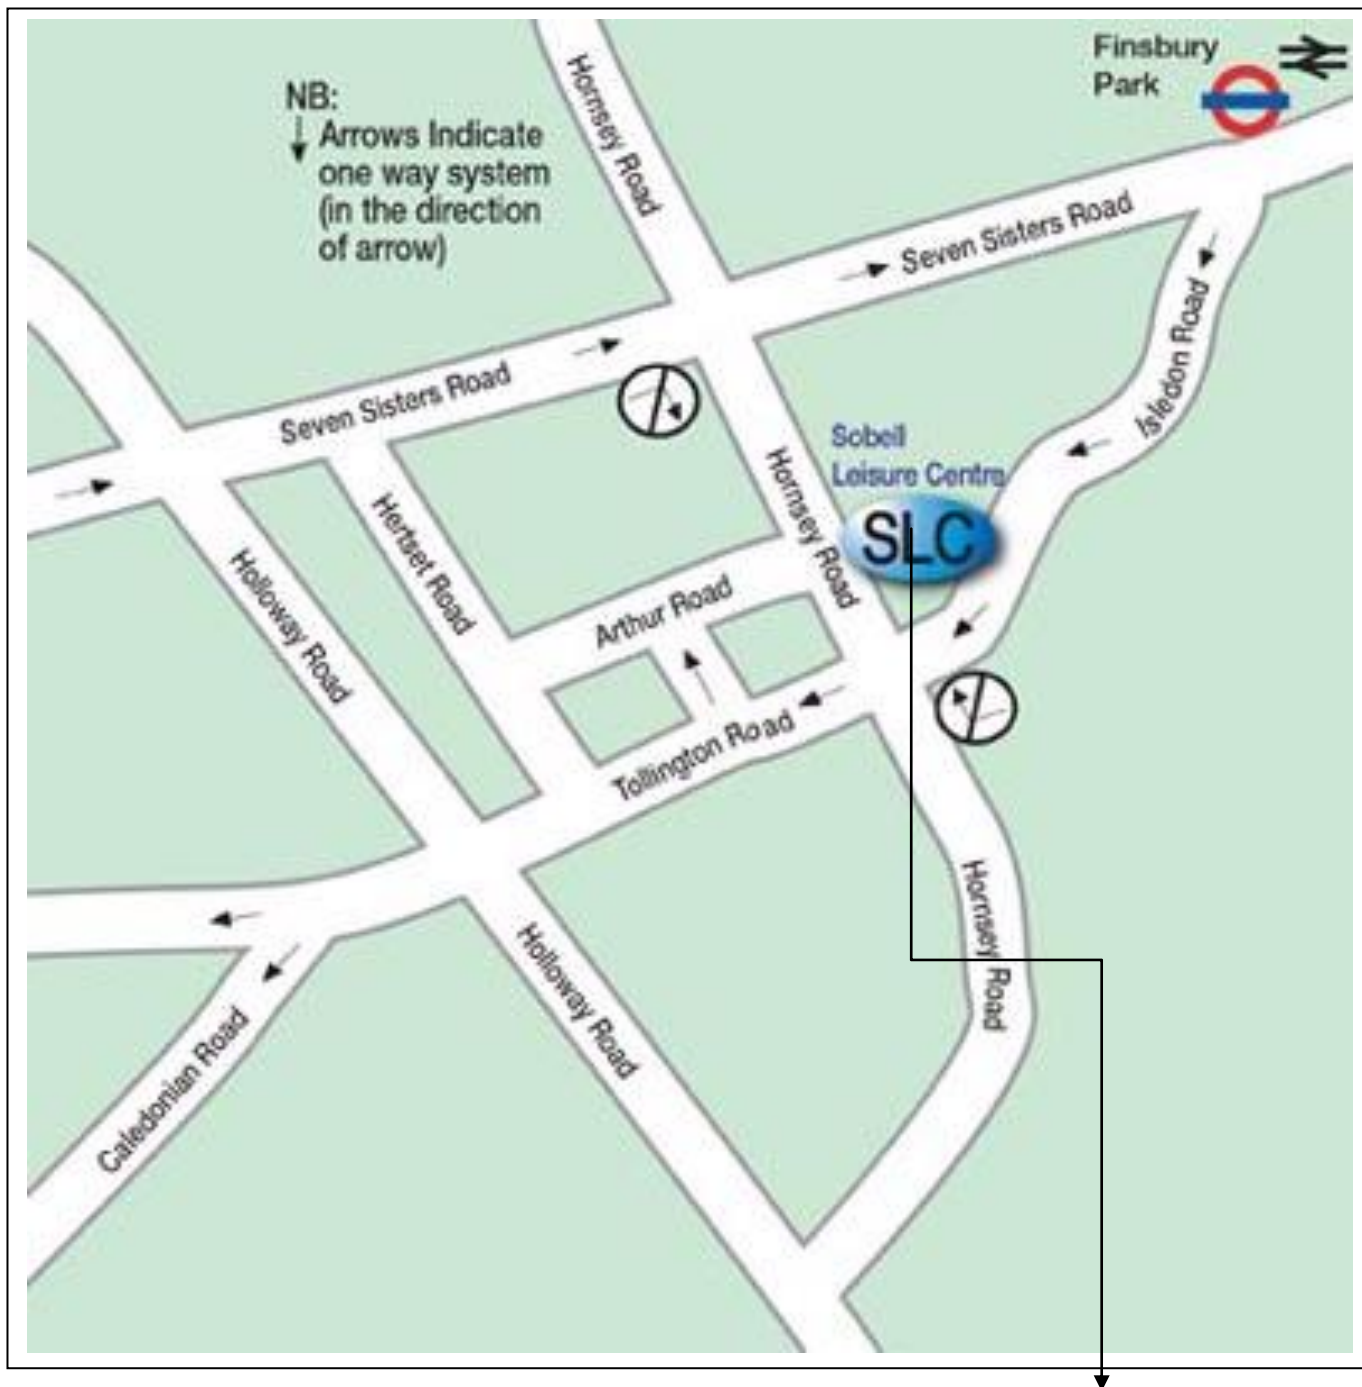

Car Parks in the Area

Sobell Centre Matchday Car Parking

0207 609 2166 (Reception)

Cost is £6 for 2-4 hours and £15 for 3-9 hours

No need to book just turn up (Guessing first come first served)

Map:-

Sobell Leisure Centre

Hornsey Road

London

N7 7NY

Sobell Leisure Centre

Hornsey Road

This way down Hornsey Road, towards Emirates Stadium